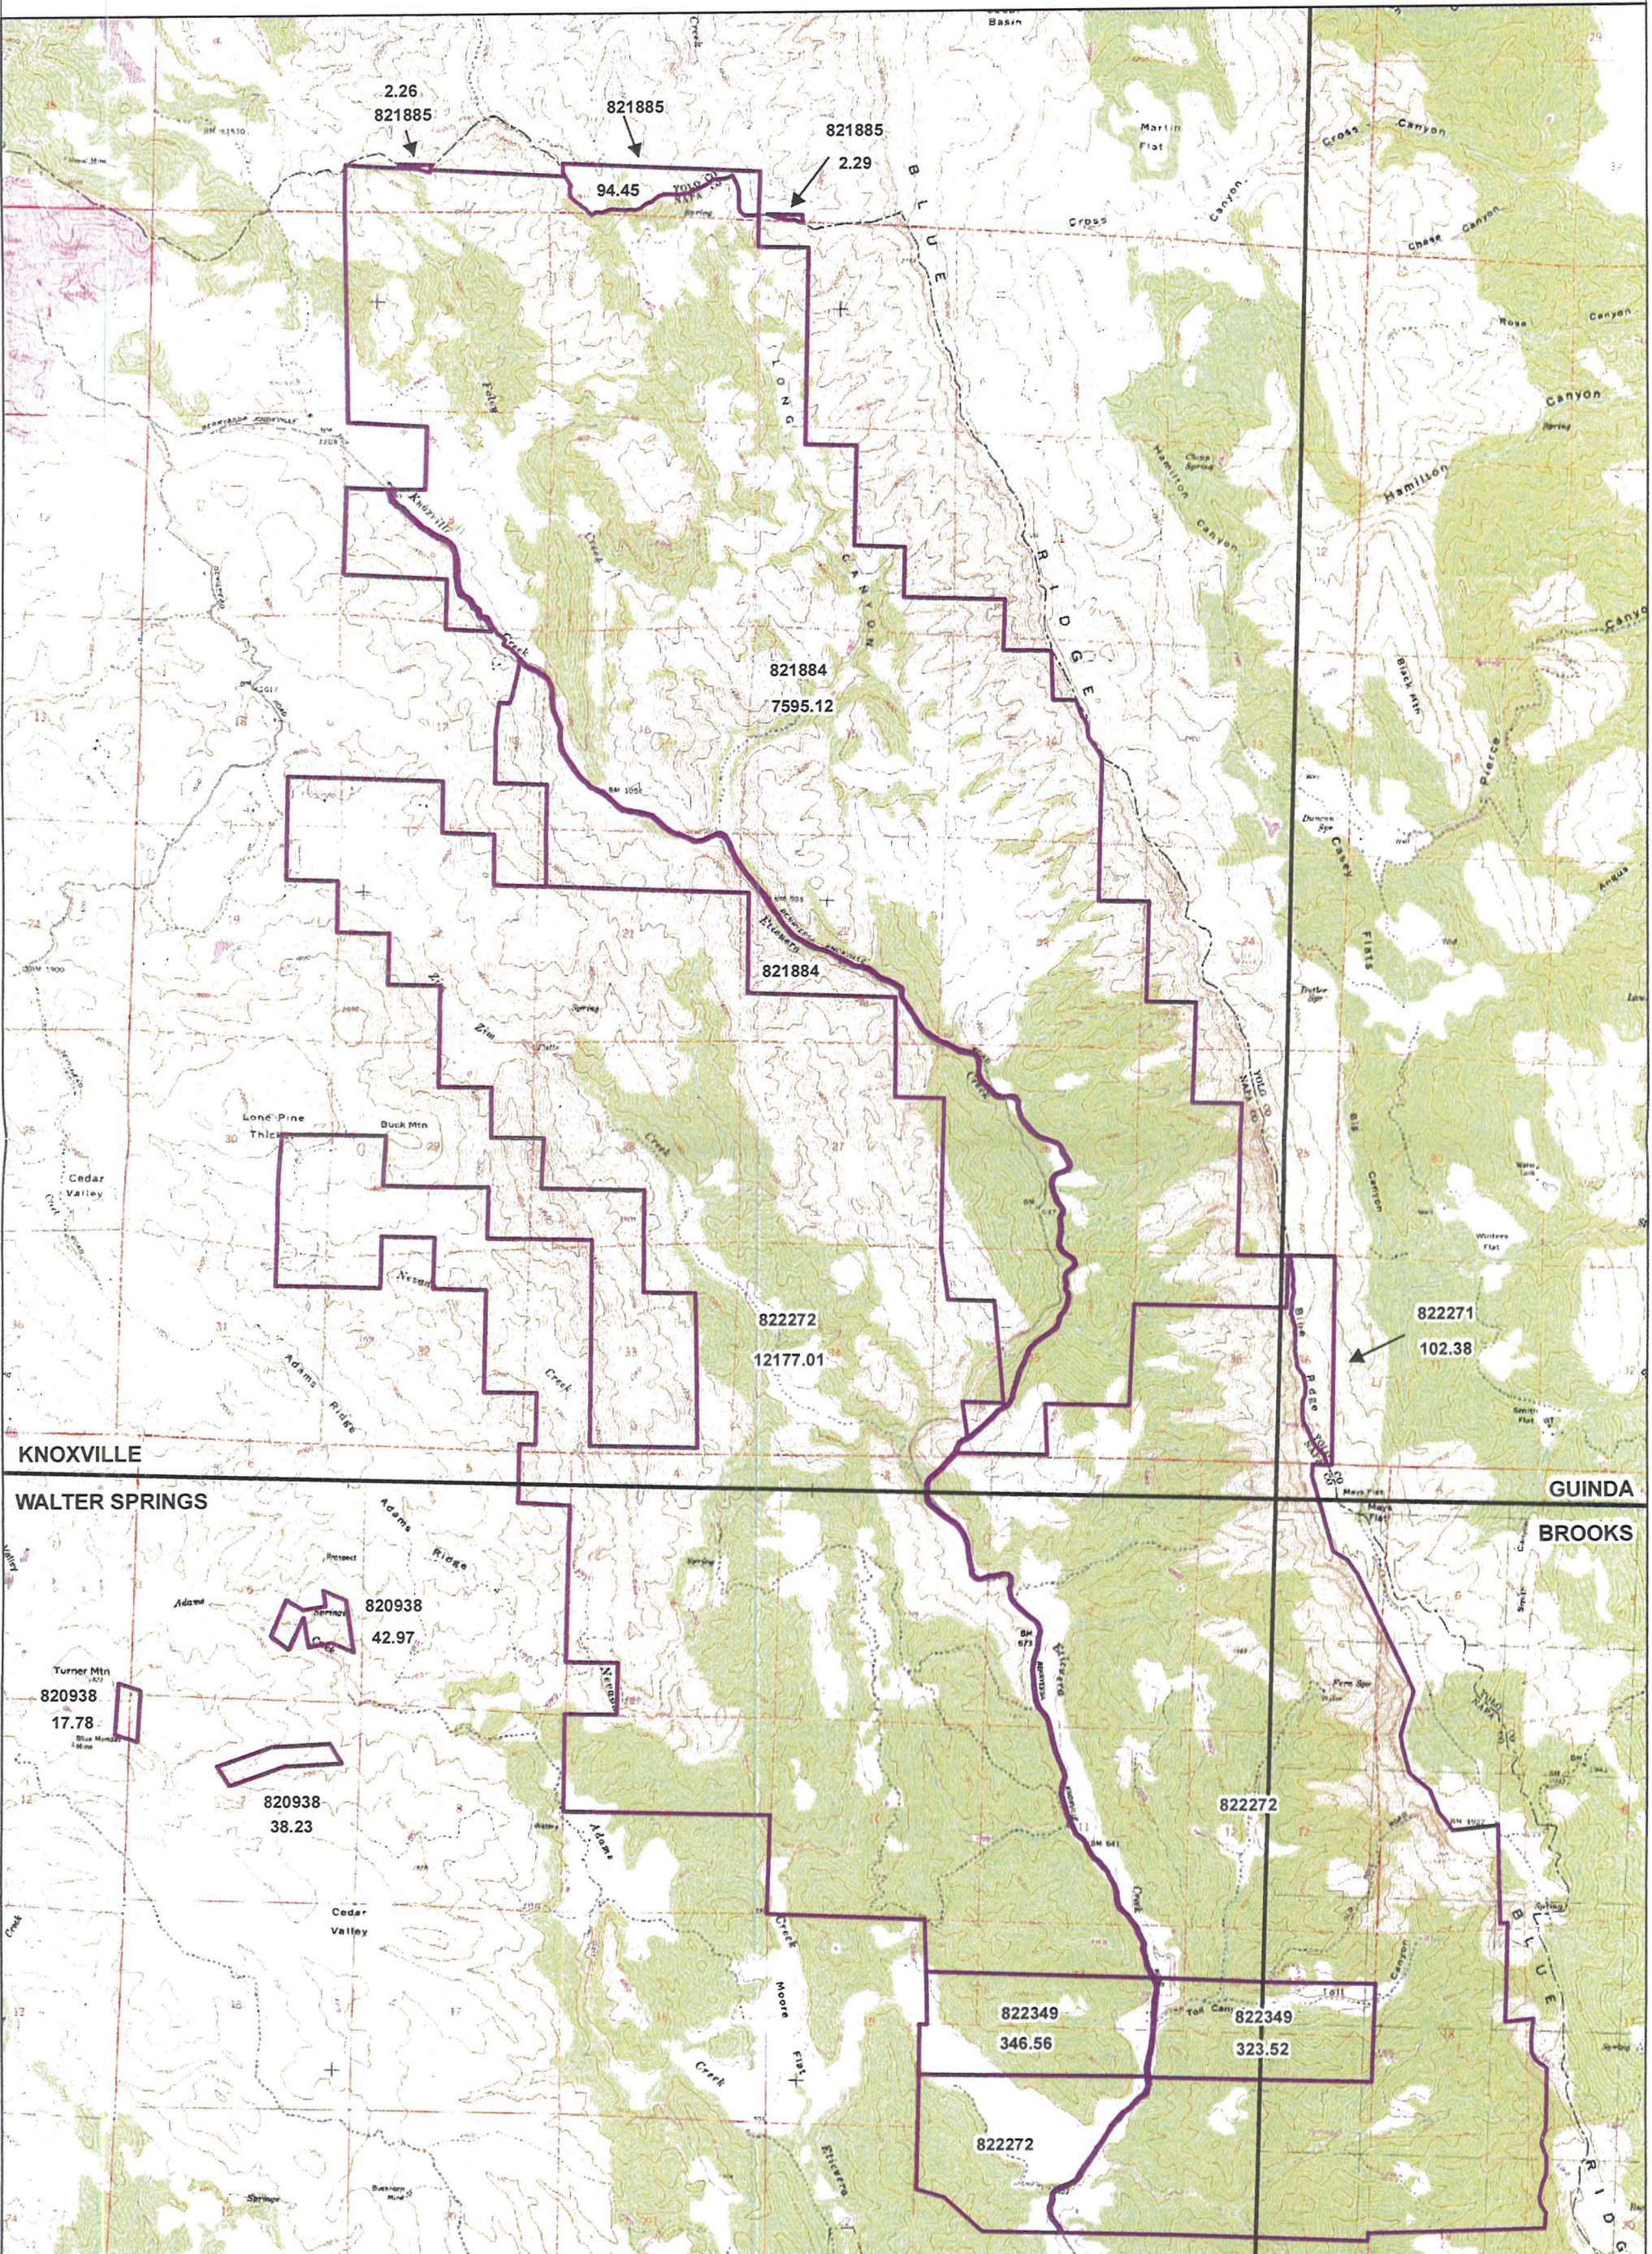

Knoxville Wildlife Area Napa and Yolo Counties

Modified Boundary Using Assessor Parcel Data
 USGS TOPO 1:24,000

DATA SOURCE
 Assessor Parcel - Land Vision
 USGS Topographic 1:24,000

0.00 GIS Calculated Acres

Scale 1:48,000
 Wildlife Branch, Lands Program
 Lisa Ohara
 12/10/2009

Knoxville Wildlife Area Napa and Yolo Counties

DIGITALGLOBE

Image © 2009 DigitalGlobe

Modified Boundary Using Assessor Parcel Data

0.00 GIS Calculated Acres

DATA SOURCE
Assessor Parcel - Land Vision
Digital Globe, 2009-06-07

Wildlife Branch, Lands Program
Lisa Ohara
12/03/2009