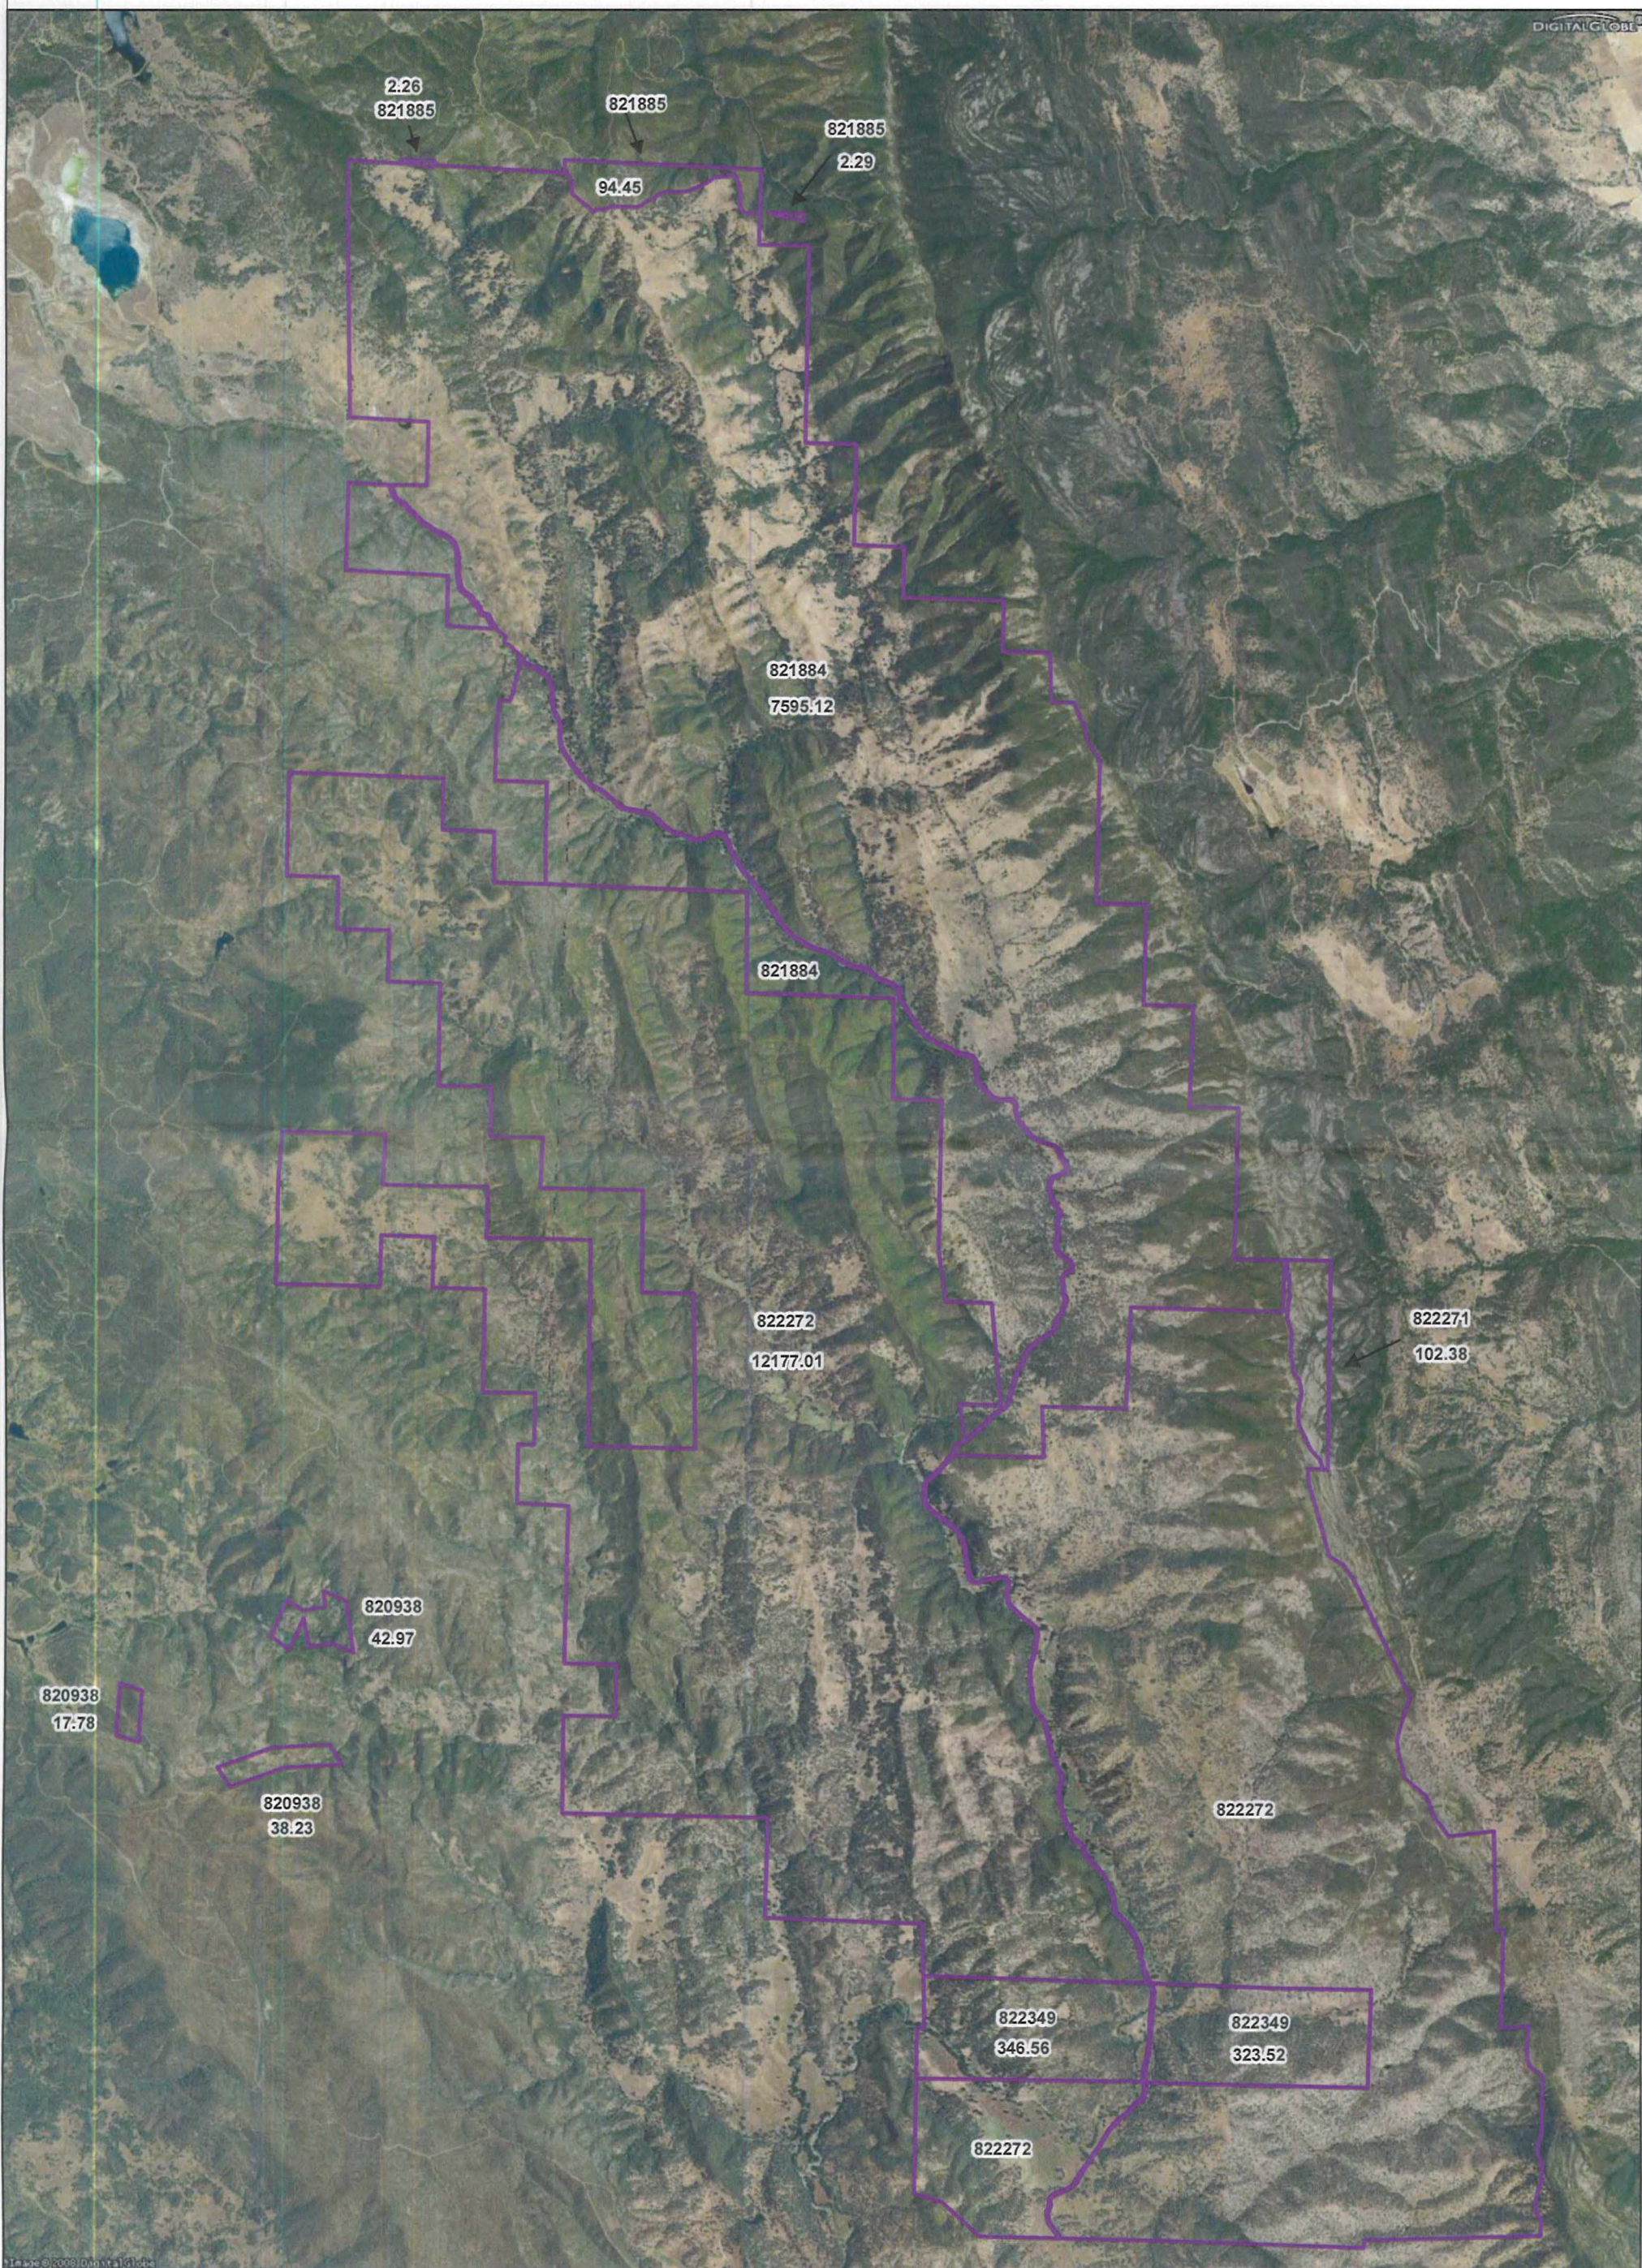

Knoxville Wildlife Area Napa and Yolo Counties

Modified Boundary Using Assessor Parcel Data
 USGS TOPO 1:24,000

DATA SOURCE
 Assessor Parcel - Land Vision
 USGS Topographic 1:24,000

0.00 GIS Calculated Acres

Scale 1:48,000
 Wildlife Branch, Lands Program
 Lisa Ohara
 12/10/2009

Knoxville Wildlife Area Napa and Yolo Counties

DIGITALGLOBE

Image © 2009 DigitalGlobe

Modified Boundary Using Assessor Parcel Data

0.00 GIS Calculated Acres

DATA SOURCE
Assessor Parcel - Land Vision
Digital Globe, 2009-06-07

Wildlife Branch, Lands Program
Lisa Ohara
12/03/2009